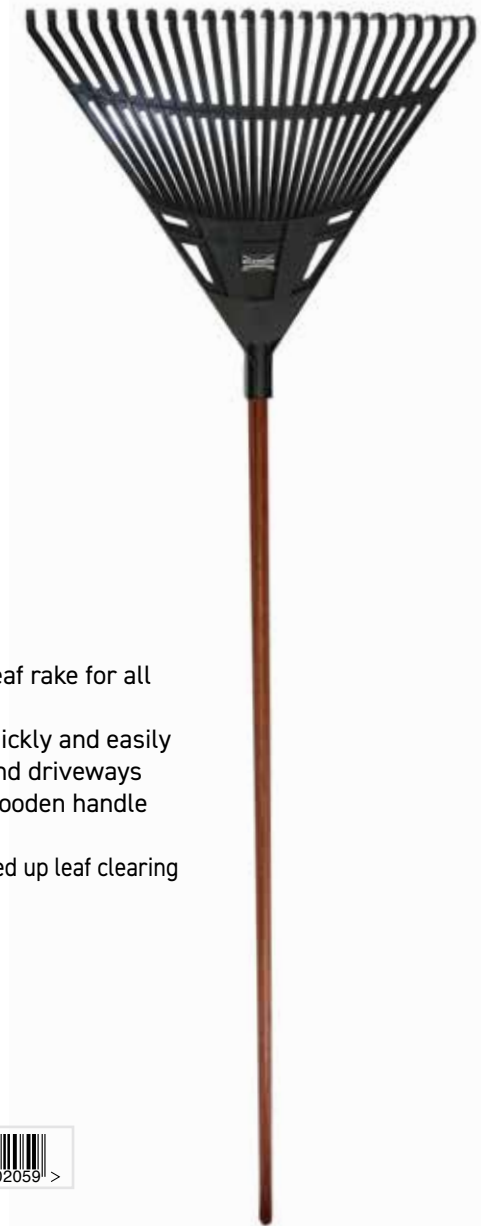

← ||| 19cm - 61cm ||| →

ADJUSTABLE LAWN RAKE

- Lightweight aluminium construction
- Adjustable head for easy storage
- Tension adjuster to adapt for various applications
- 126cm length - 160cm length when fully extended
- 19cm - 61cm head adjustment for working in confined areas

Product Code..... 1111219W
 Pack Quantity5 5 050581 001700 >

LEAF RAKE

- Durable and light plastic leaf rake for all round general use
- Clear leaves and debris quickly and easily
- Perfect for lawns, patios and driveways
- Smooth weatherproofed wooden handle
- 60cm wide head
- Large rake head helps to speed up leaf clearing

Product Code..... 1111237W
 Pack Quantity5 5 050581 002059 >

SMALL ANTI-CLOG RAKE

- Innovative tines reduces clogging
- Smaller head is ideal for easy raking in tight and restricted areas and to maintain greater control
- Ideal for use in borders and plastic heads works across all surfaces
- Narrow 9.5" head is perfect for use on smaller areas
- 154cm long handle with hook hole for easy storage