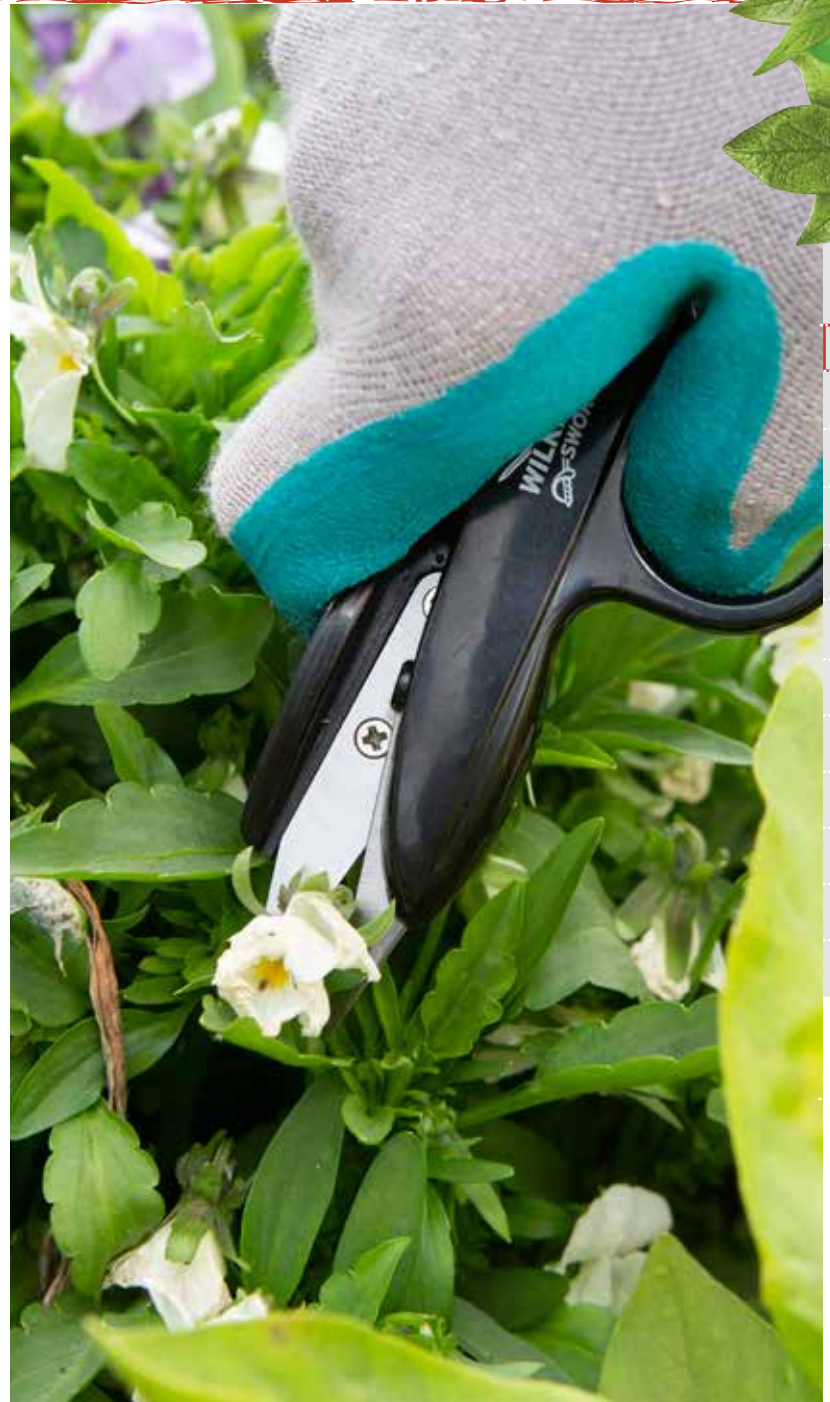

Pruners
Ultralight Collection
Loppers
Hedge Care
Lawn Care
Tree Care
Axes
Multi-tools
Carbon Steel Cultivating Tools
Carbon Steel Hand Tools
Stainless Steel Cultivating Tools
Stainless Steel Hand Tools