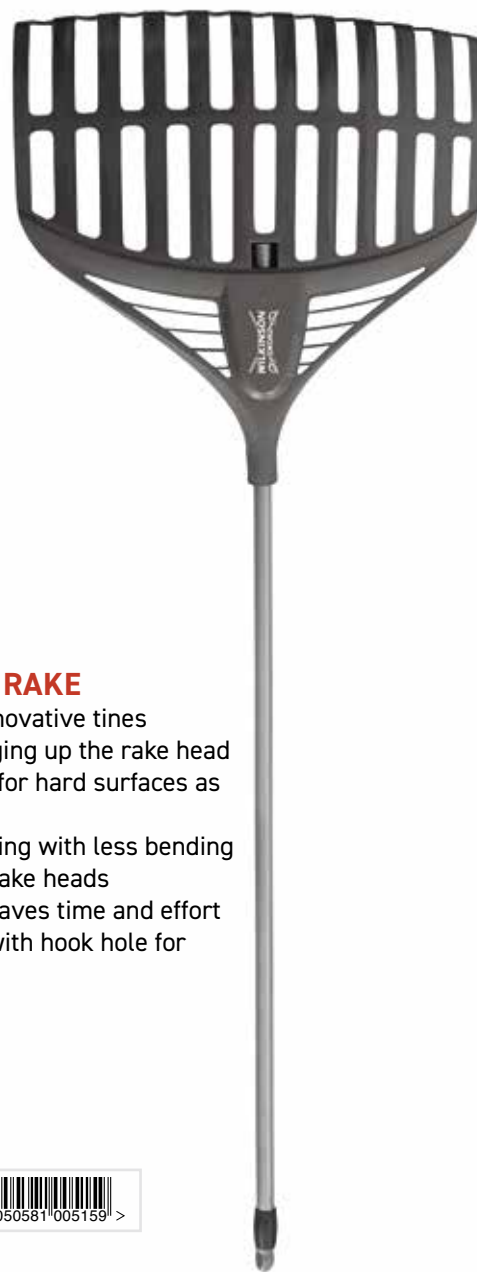

Product Code..... 1111219W
 Pack Quantity5 5 050581 001700 >

LEAF RAKE

- Durable and light plastic leaf rake for all round general use
- Clear leaves and debris quickly and easily
- Perfect for lawns, patios and driveways
- Smooth weatherproofed wooden handle
- 60cm wide head
- Large rake head helps to speed up leaf clearing

Product Code..... 1111237W
 Pack Quantity5 5 050581 002059 >

SMALL ANTI-CLOG RAKE

- Innovative tines reduces clogging
- Smaller head is ideal for easy raking in tight and restricted areas and to maintain greater control
- Ideal for use in borders and plastic heads works across all surfaces
- Narrow 9.5" head is perfect for use on smaller areas
- 154cm long handle with hook hole for easy storage

Product Code..... 1111370W
 Pack Quantity 11 5 050581 005258 >

LARGE ANTI-CLOG RAKE

- A large head with innovative tines reduces leaves clogging up the rake head
- Plastic head is ideal for hard surfaces as well as lawns
- Quick and easy clearing with less bending to clear clogged up rake heads
- Wide 21" head size saves time and effort
- 170cm long handle with hook hole for easy storage