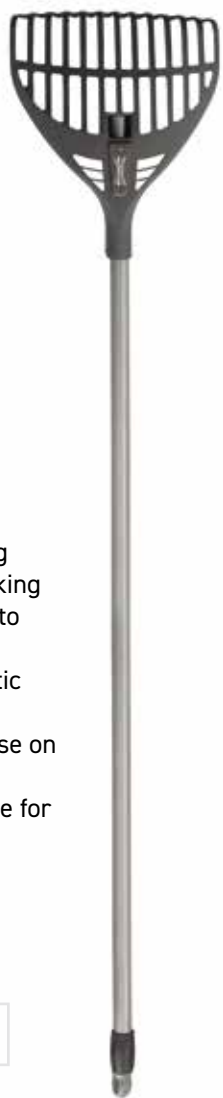

Product Code..... 1111219W
 Pack Quantity5 5 050581 001700 >

LEAF RAKE

- Durable and light plastic leaf rake for all round general use
- Clear leaves and debris quickly and easily
- Perfect for lawns, patios and driveways
- Smooth weatherproofed wooden handle
- 60cm wide head
- Large rake head helps to speed up leaf clearing

Product Code..... 1111237W
 Pack Quantity5 5 050581 002059 >

SMALL ANTI-CLOG RAKE

- Innovative tines reduces clogging
- Smaller head is ideal for easy raking in tight and restricted areas and to maintain greater control
- Ideal for use in borders and plastic heads works across all surfaces
- Narrow 9.5" head is perfect for use on smaller areas
- 154cm long handle with hook hole for easy storage